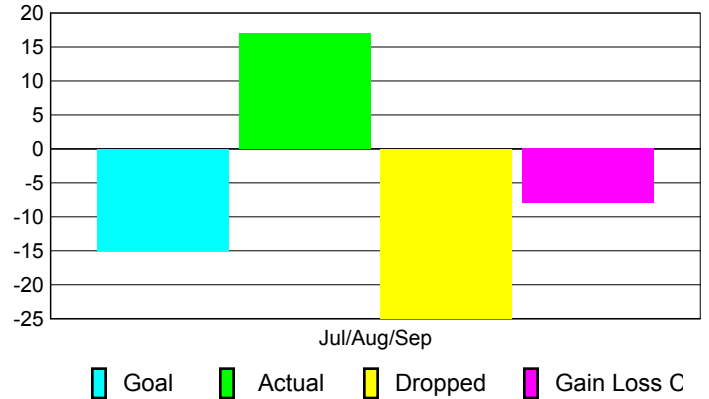

Membership Results 2010-2011

Goal, New, Dropped, Gain/Loss