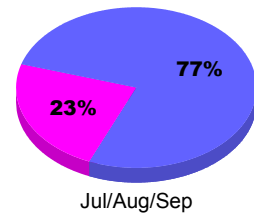

Membership Results
2010-2011

Membership
2009-2010

Month	Net Memb Goal	Actual New Memb	Actual Dropped Memb	Gain/Loss of Memb	Gain/Loss of Memb
Jul/Aug/Sep	-15	17	-25	-8	-7
Totals	-15	17	-25	-8	-7

Membership Results 2010-2011

Goal, New, Dropped, Gain/Loss

Comparison of Membership Gain/Loss

Current Year Compared to the Previous Year

Gender Comparison 2010-2011

■ Male ■ Female